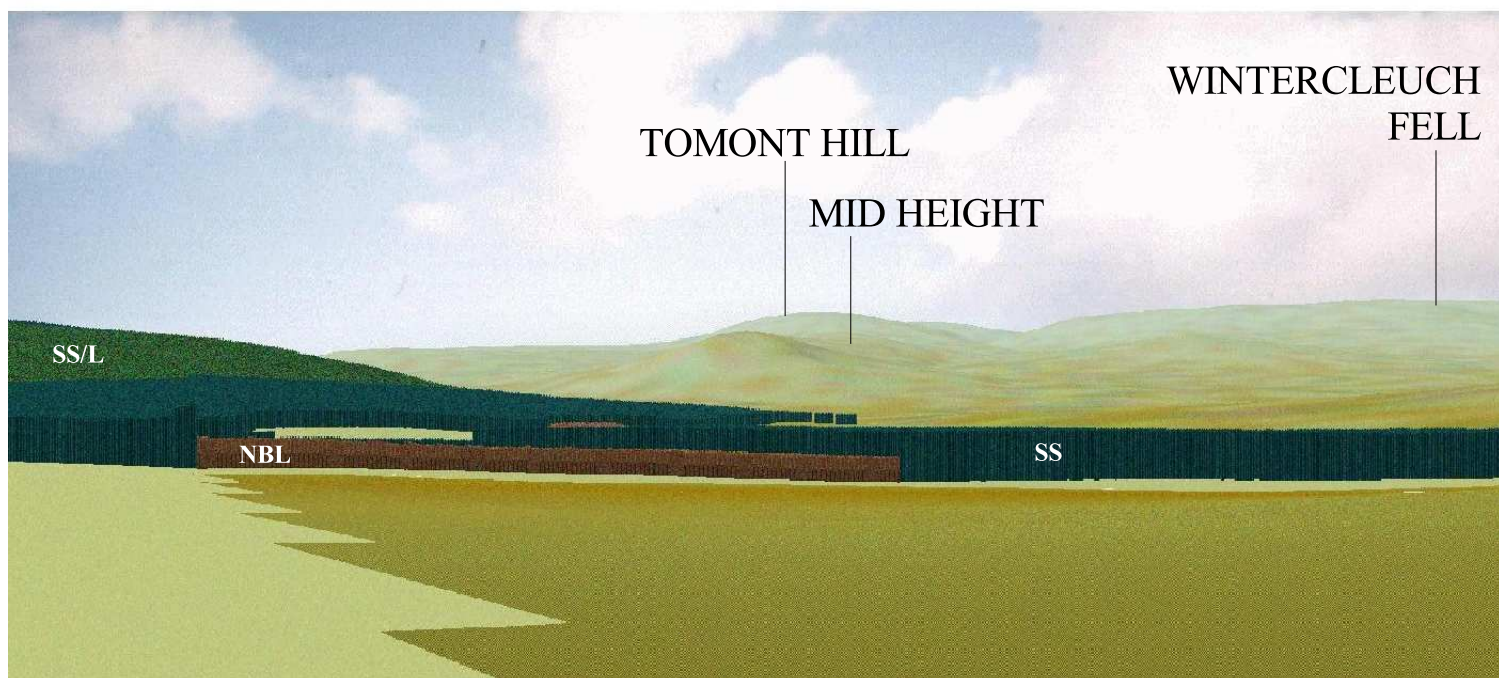

# COOM RIG FOREST

2009 PHOTO

2025 VISUALISATION

2035 VISUALISATION

Viewpoint taken from the Southern Upland Way,  
at OS grid reference NS952088, looking toward  
the north east.

Carlow House  
Locharbriggs  
Dumfries  
DG1 1QS  
Tel: 01387 711211  
Fax: 01387 711212