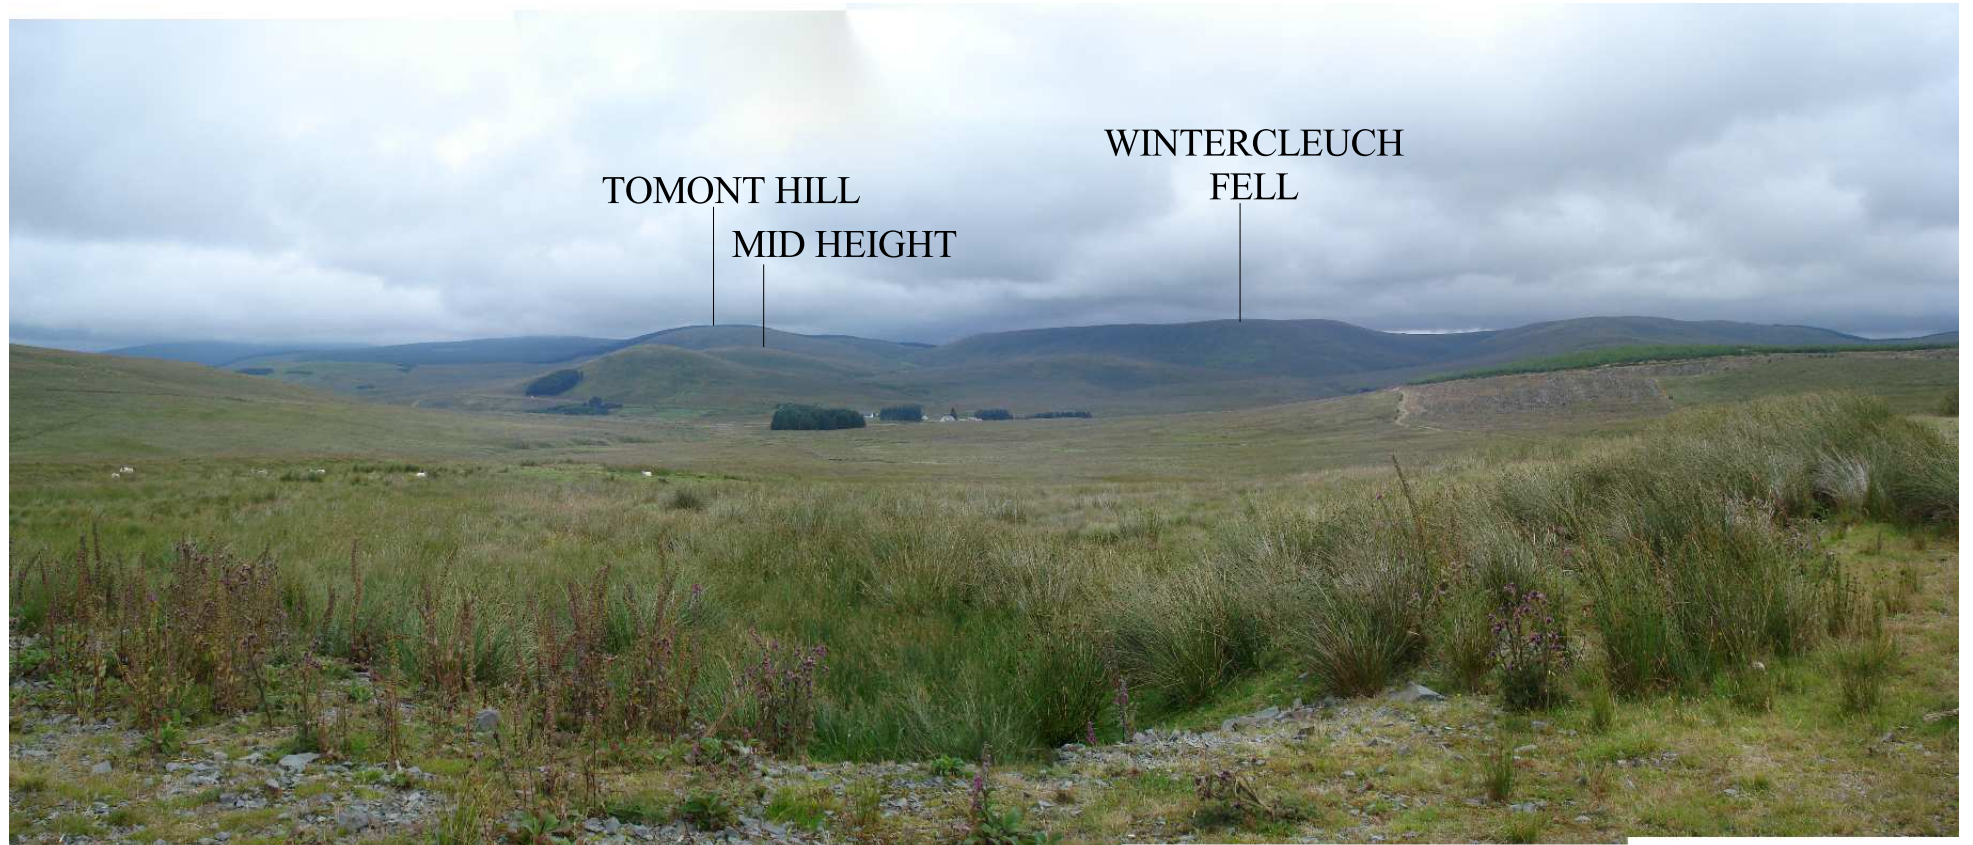

# COOM RIG FOREST

2009 PHOTO

2025 VISUALISATION

2035 VISUALISATION

Viewpoint taken from the Southern Upland Way,  
at OS grid reference NS952088, looking toward  
the north east.

Carlow House  
Locharbriggs  
Dumfries  
DG1 1QS  
Tel: 01387 711211  
Fax: 01387 711212