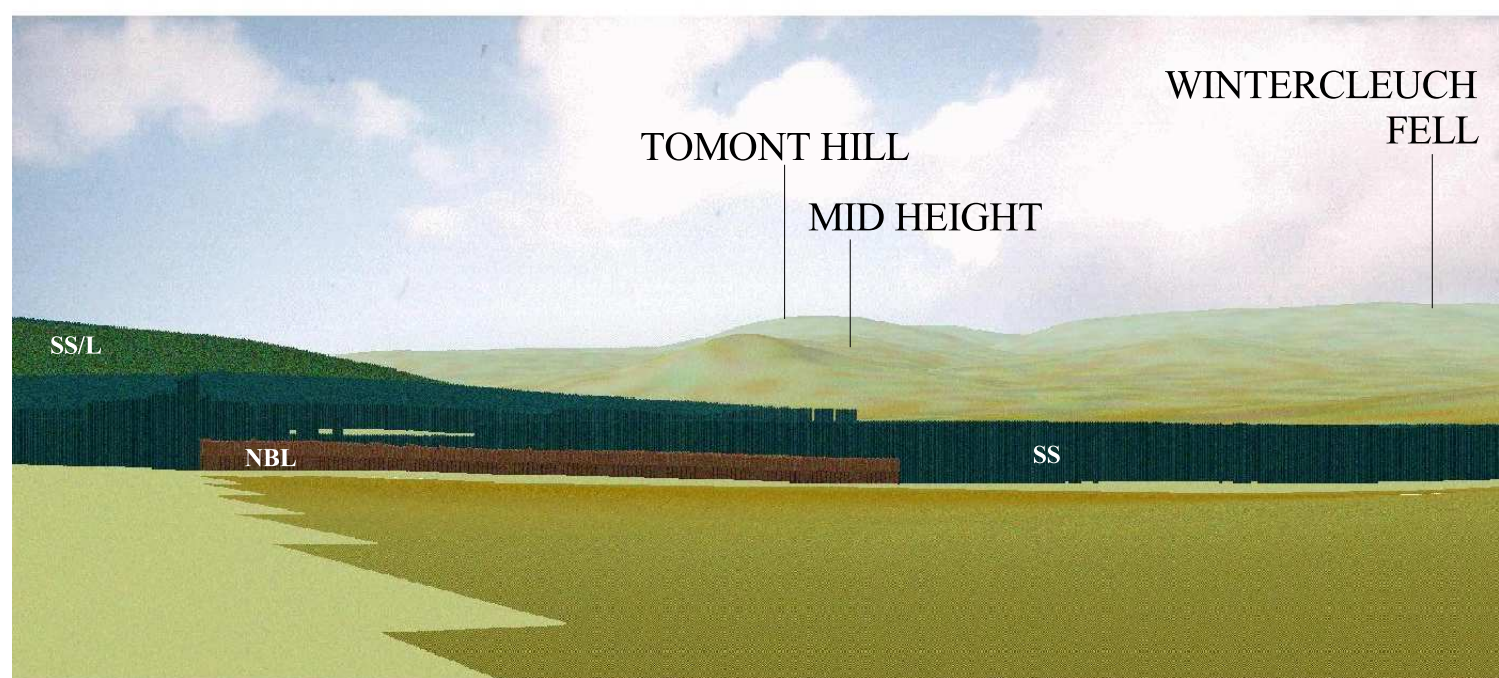

# COOM RIG FOREST

2009 PHOTO

2025 VISUALISATION

2035 VISUALISATION

Viewpoint taken from the Southern Upland Way,  
at OS grid reference NS952088, looking toward  
the north east.

Carlow House  
Locharbriggs  
Dumfries  
DG1 1QS  
Tel: 01387 711211  
Fax: 01387 711212