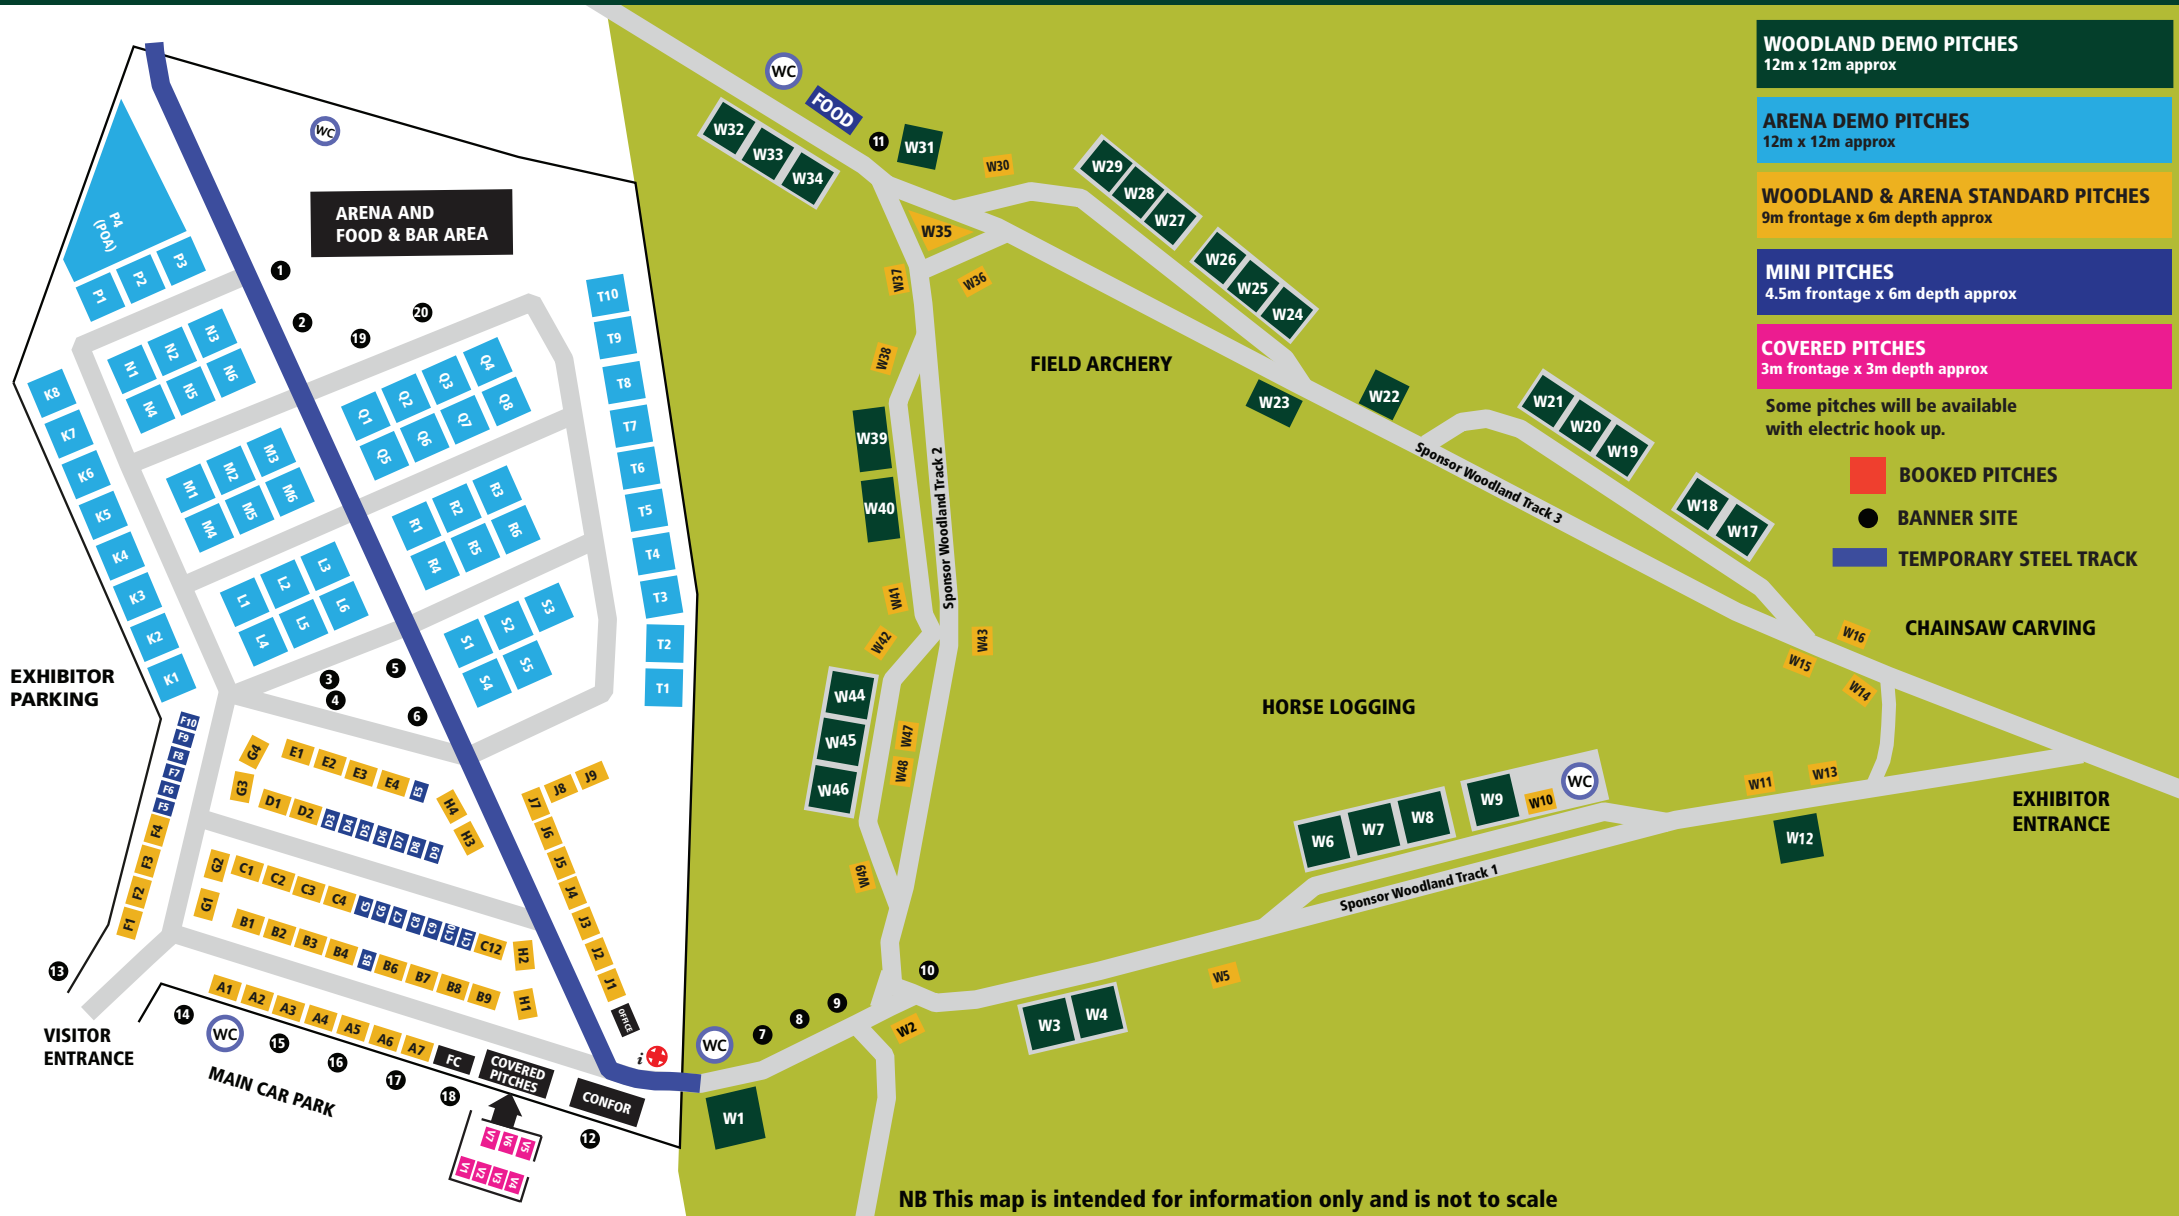

WOODLAND DEMO PITCHES
12m x 12m approx

ARENA DEMO PITCHES
12m x 12m approx

WOODLAND & ARENA STANDARD PITCHES
9m frontage x 6m depth approx

MINI PITCHES
4.5m frontage x 6m depth approx

COVERED PITCHES
3m frontage x 3m depth approx

Some pitches will be available with electric hook up.

- BOOKED PITCHES
- BANNER SITE
- ▬ TEMPORARY STEEL TRACK

CHAINSAW CARVING

EXHIBITOR ENTRANCE

NB This map is intended for information only and is not to scale

CONFOR WOODLAND SHOW 2019 SITE MAP